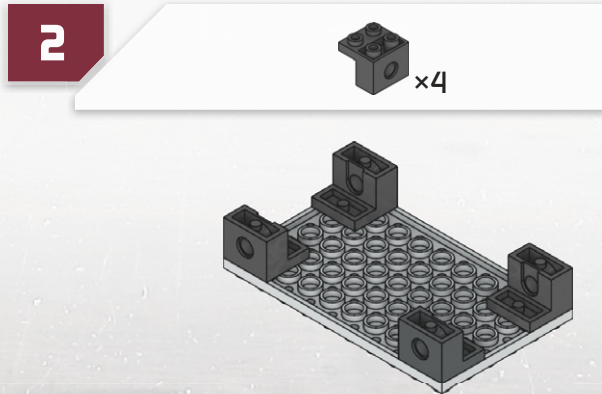

KRE-O TRANSFORMERS

CREATE IT.

AGES 8-14

36951

DESTRUCTION SITE
DEVASTATOR™

HIGHTOWER™
VEHICLE OR ROBOT BUILD

Product shown in fantasy situation.
Product does not convert.

SCRAPPER™
VEHICLE OR ROBOT BUILD

4

18

36

46

3

3

4

5